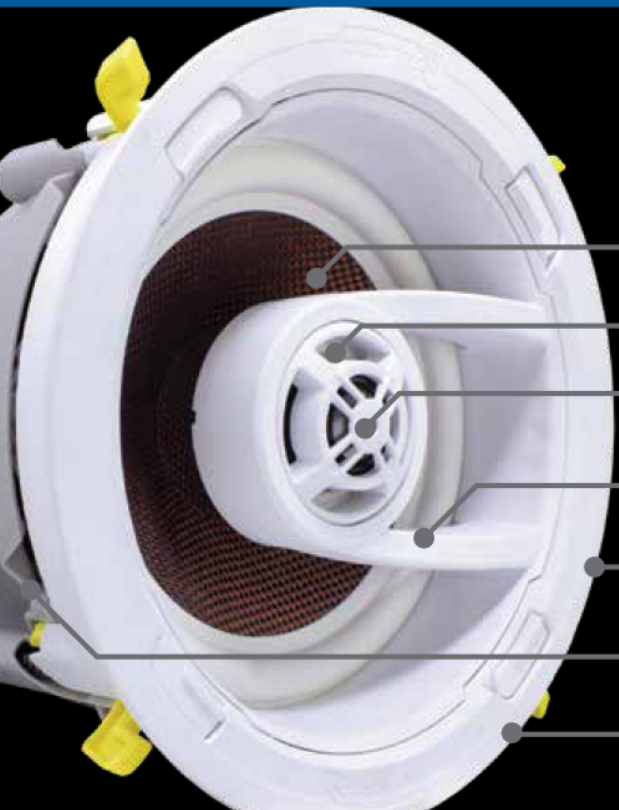

GHOST

HEARD BUT NOT SEEN

- 7" & 9" DRIVERS
- 3-WAY DESIGN
9" MODELS ONLY
- DIRECTIONAL TWEETER
- TWEETER BRIDGE HANDLE
- 1 RING FOR BOTH SIZES
RC - 879
- PROTECTIVE BACKBOX
- 40% SMALLER REVEAL

TRUGRIP™

PATENTED WITH SWARM TECHNOLOGY

New Toolless Design
TruGrip technology, a 2-step mechanical dogear, ensures the tightest grip with zero sag.

QUICK CONNECT

Quick. Easy. Secure.
The fastest way to terminate a speaker. Connect speaker wire to rough-in ring during pre-wire, then use the Quick Connect cable to tether to the speaker's Quick Connect.

GHOST™ SERIES

In 2007, the Ghost™ Series revolutionized the architectural speaker market with stunning design aesthetics, and installation characteristics. 13 Years later, TruAudio has done it again. The new Ghost™ Series has evolved from the ground up; with how it looks, how it performs, how it functions, and it even has updated, low impact, packaging.

The series has been updated from 6.5" and 8" speakers to 7" and 9" woofers, providing even warmer tones for your living space. The 9" model now features a 3-way design (a pivoting tweeter and mid-range, partnered with a fixed woofer). The depth of the reveal into the living space has been decreased by 40% allowing the speakers to virtually disappear into the ceiling. TruAudio's new Ghost™ Series features the revolutionary and patented TruGrip™ technology, which incorporates a spring-loaded dog ear and mechanical cinching closure, significantly reducing time spent on trims-outs. TruAudio's QuickConnect™ adapters were also incorporated, shaving even more time off of trim-outs, if QuickConnect™ pre-construction brackets were used in the rough-in stage. Finally, all new Ghost™ speakers now include a vented protective backbox to protect the critical components on the back of the speaker and a tweeter bridge that doubles as a built-in handle.